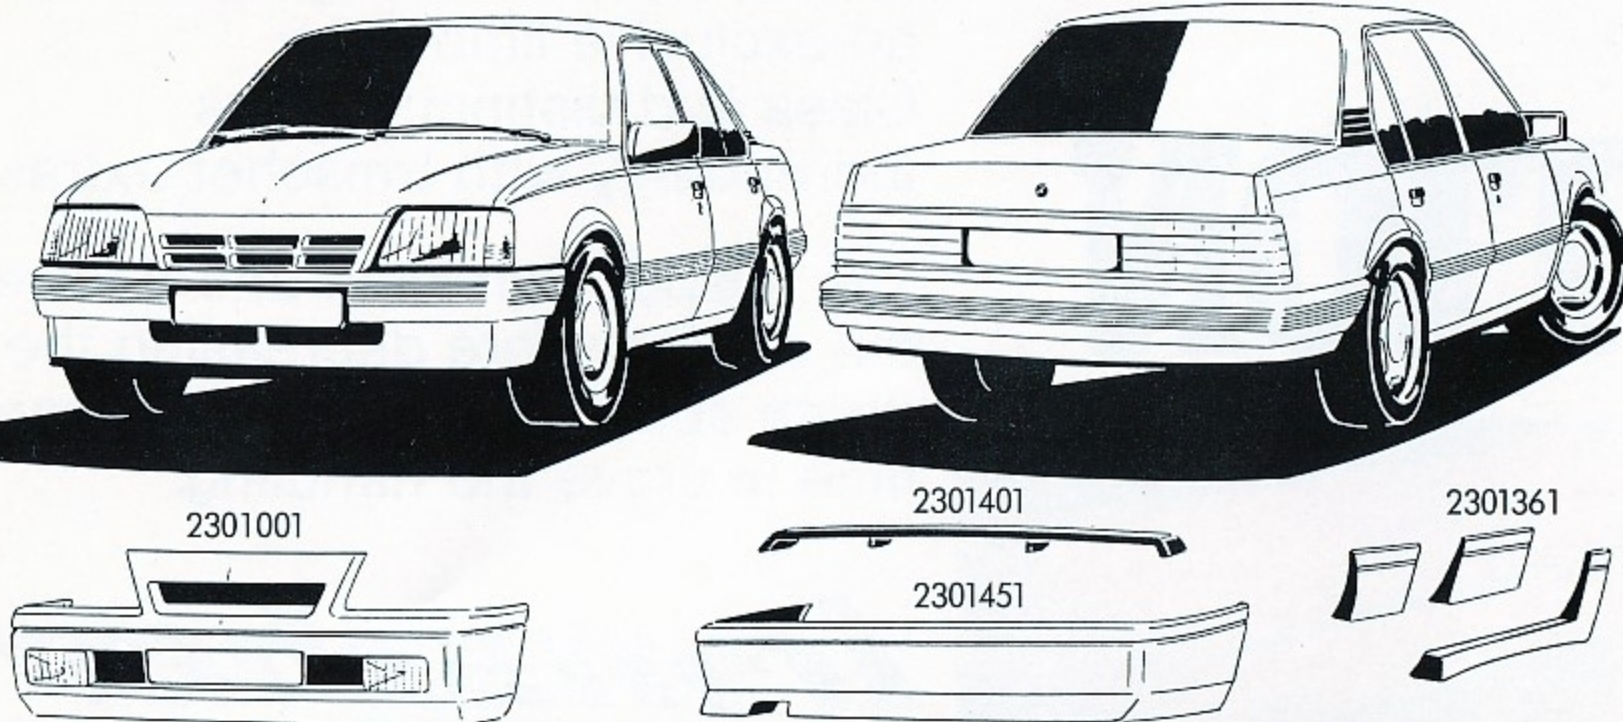

Reduce the rear ground clearance look of the Cavalier by fitting the new combination of Irmischer Rear Spoiler and Rear Valance. Complete the sport look by fitting the Alloy Wheels or the Irmischer design Recardo Seats.